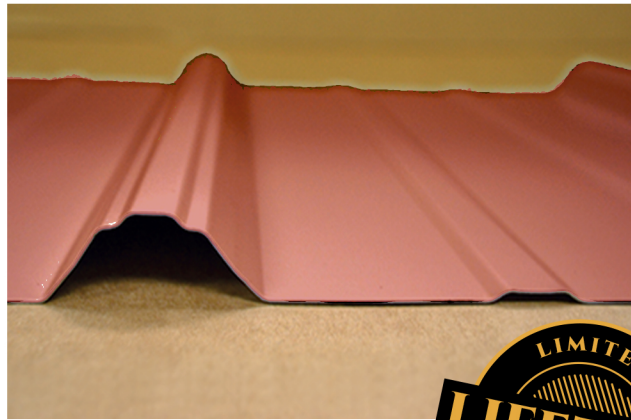

GOLD STANDARD STEEL CO.

SINCE 1999

SECURE PANEL

COLOR SELECTION TOOL